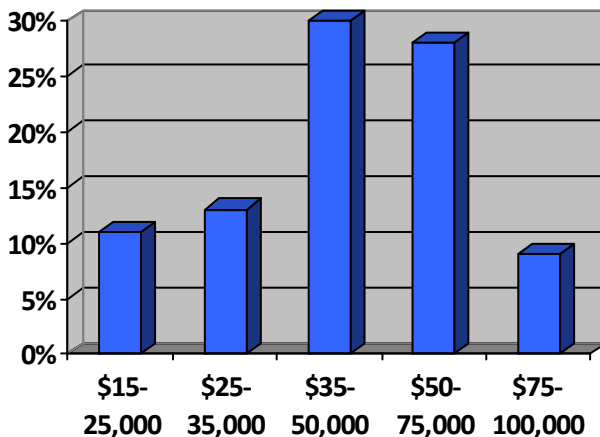

Delaware State Fair

July 21—30, 2011

Recent Attendance

- 2010: 302,880
- 2009: 282,642
- 2008: 268,140
- 2007: 300,463
- 2006: 292,450

Gender

58% Female

42% Male

Age

Income

Geographic Breakdown

Fair Patrons

Delaware: 78%
 Maryland: 15%
 Pennsylvania: 3%
 Other States: 4%

Concert Patrons

Delaware: 72%
 Maryland: 20%
 Pennsylvania: 3%
 Other States: 5%

Delaware Breakdown by County

Our Patrons...

Average Years of Attendance

>9 years

Average Fair days per season

2.7 days

Average Hours Spent at Fair

4.7 hours

Overall Fair Satisfaction