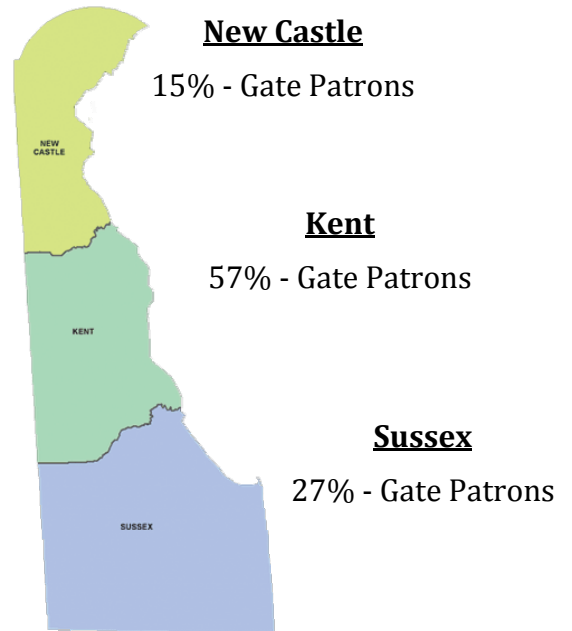

Delaware State Fair

July 21—30, 2011

Recent Attendance

- 2010: 302,880
- 2009: 282,642
- 2008: 268,140
- 2007: 300,463
- 2006: 292,450

Gender

58% Female

42% Male

Age

Income

Geographic Breakdown

Fair Patrons

Delaware: 78%
 Maryland: 15%
 Pennsylvania: 3%
 Other States: 4%

Concert Patrons

Delaware: 72%
 Maryland: 20%
 Pennsylvania: 3%
 Other States: 5%

Delaware Breakdown by County

Our Patrons...

Average Years of Attendance

>9 years

Average Fair days per season

2.7 days

Average Hours Spent at Fair

4.7 hours

Overall Fair Satisfaction