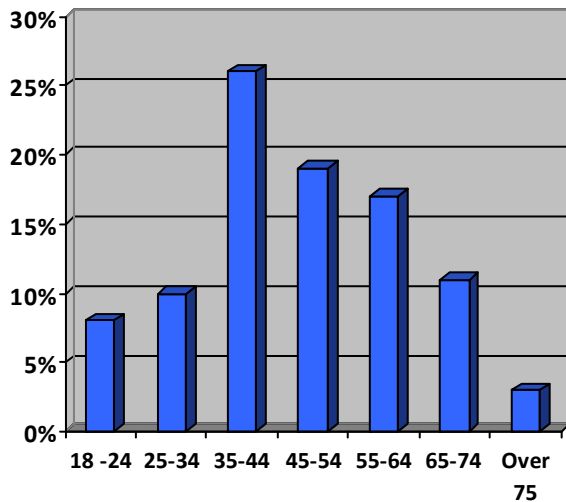

Delaware State Fair

July 21—30, 2011

Recent Attendance

- 2010: 302,880
- 2009: 282,642
- 2008: 268,140
- 2007: 300,463
- 2006: 292,450

Gender

58% Female

42% Male

Age

Income

Geographic Breakdown

Fair Patrons

Delaware: 78%
 Maryland: 15%
 Pennsylvania: 3%
 Other States: 4%

Concert Patrons

Delaware: 72%
 Maryland: 20%
 Pennsylvania: 3%
 Other States: 5%

Delaware Breakdown by County

Our Patrons...

Average Years of Attendance

>9 years

Average Fair days per season

2.7 days

Average Hours Spent at Fair

4.7 hours

Overall Fair Satisfaction